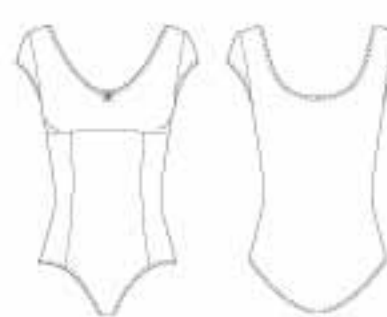

	QTY	QTY	QTY	TTL
● BRD Blue Radiance				
● CMN Carmine				
● BLK Black				
Grand Total				

L5902 Kaleena

P1108 MANA
Terry long pant
FABRIC
Main - 92% cotton, 8% Elastane
Contrast - 95% cotton, 5% Spandex

	P	S	M	L	TL
○ WHT White					
● LTG Light Grey					
● BLK Black					
Grand Total					

Z1009 KALEA
Terry hoodie
FABRIC
Main - 92% cotton, 8% Elastane
Contrast - 95% cotton, 5% Spandex

	P	S	M	L	TL
○ WHT White					
● LTG Light Grey					
● BLK Black					
Grand Total					

R1104 KAWENA
Terry fold down waistband short
FABRIC
Main - 92% cotton, 8% Elastane

	P	S	M	L	TL
○ WHT White					
● LTG Light Grey					
● BLK Black					
Grand Total					

FASHION BASICS DELIVERY TWO

L6907 PLAYA
Ladies seamed camisole leotard
FABRIC
Main - Dritex™ 88% Nylon,
12% Spandex