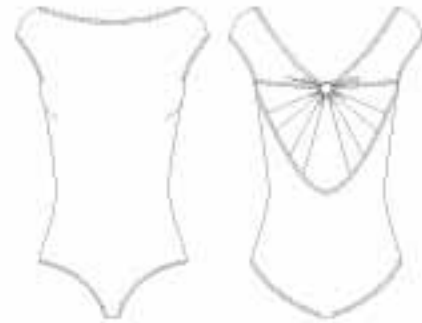

L5902/TWL5902 KALEENA
Metal ring sunray back leotard
FABRIC
Main - DriTex™ 88% Nylon, 12% Spandex

	P	S	M	L	TTL
● SLP Silver Flash					
● MLN Multin					
● CMN Carmine					
● BLK Black					
Grand Total					

	QTY	QTY	QTY	TTL
● BRD Blue Radiance				
● CMN Carmine				
● BLK Black				
Grand Total