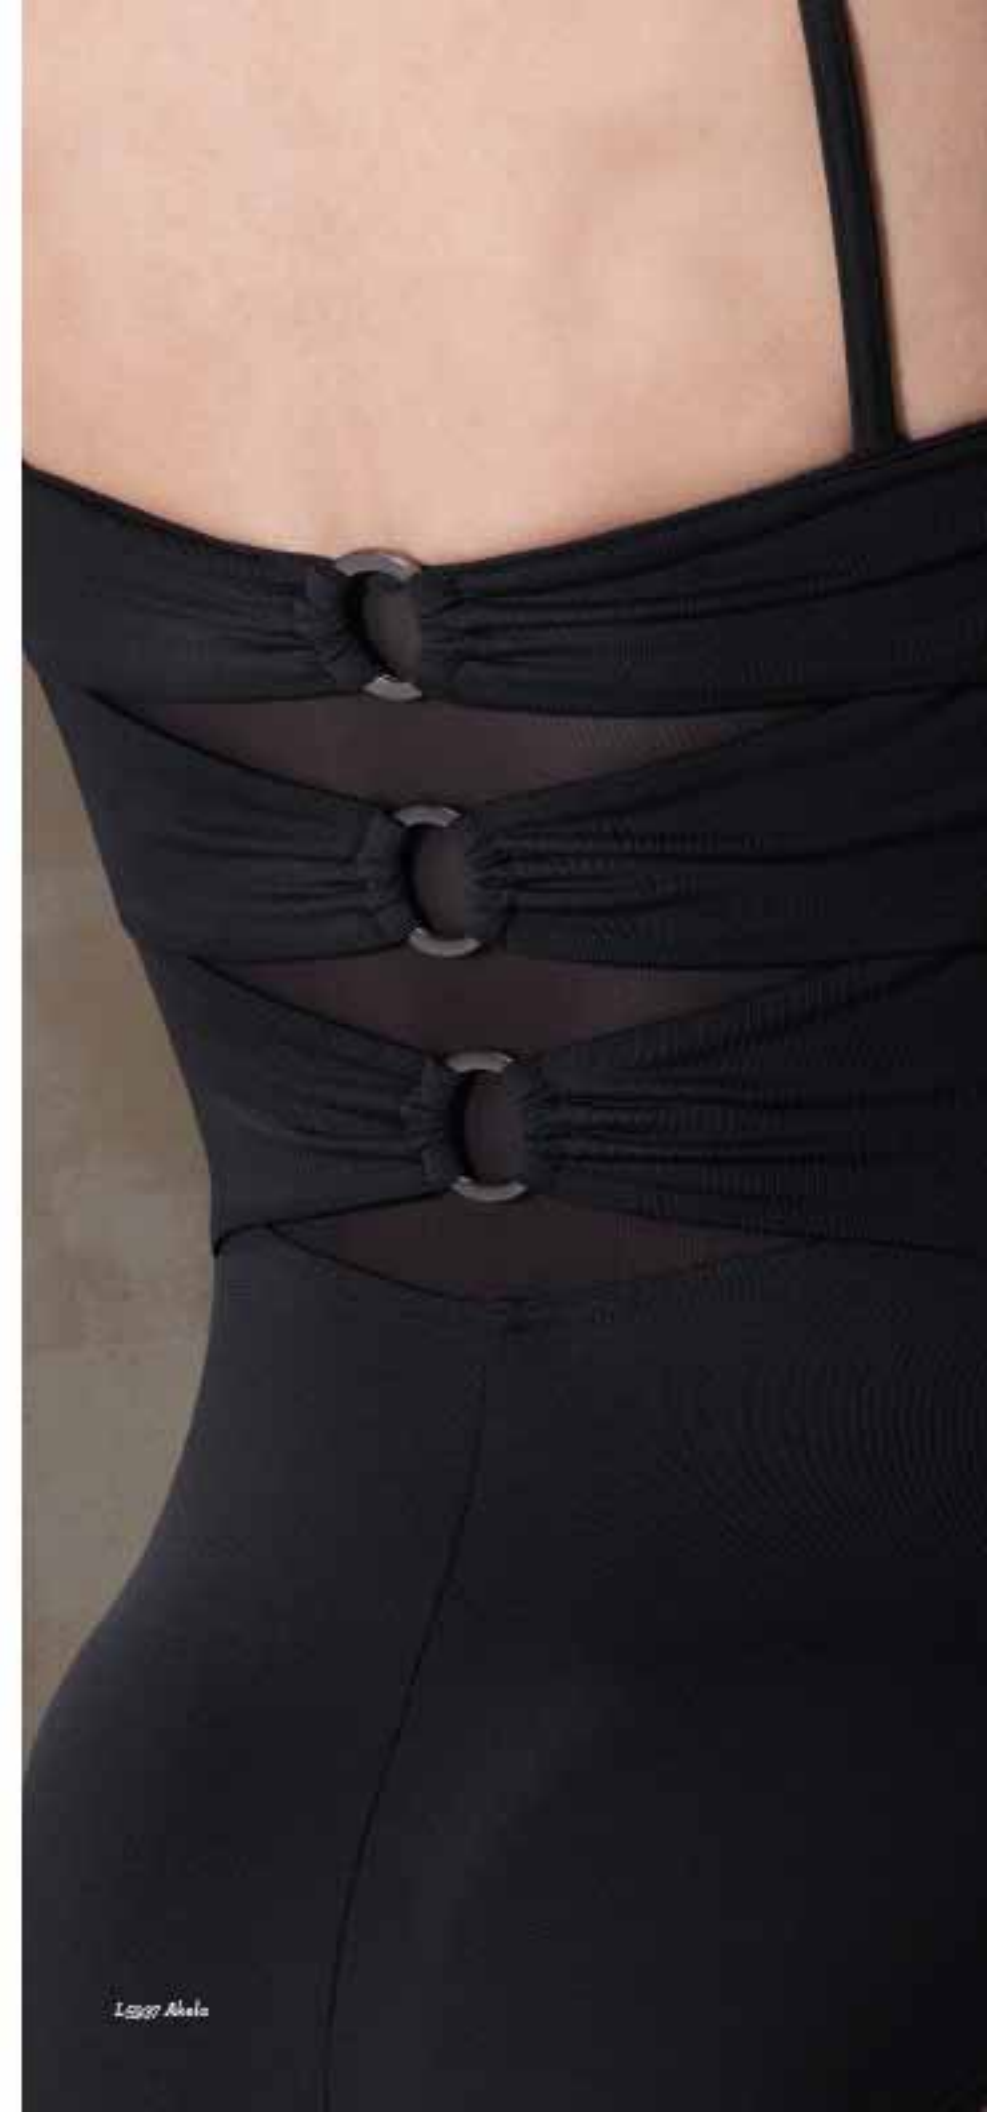

L5937 Akela