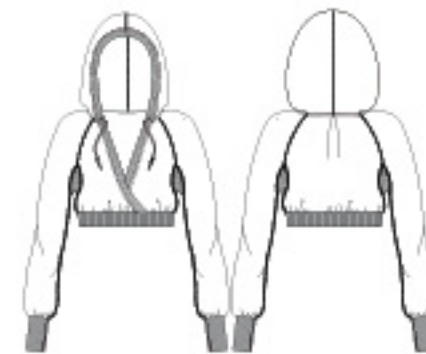

Z1009 KALEA
Terry hoodie
FABRIC
Main - 92% cotton, 8% Elastane
Contrast - 95% cotton, 5% Spandex

	P	S	M	L	TL
○ WHT White					
● LTG Light Grey					
● BLK Black					
Grand Total					

	P	S	M	L	TL
○ WHT White					
● LTG Light Grey					
● BLK Black					
Grand Total