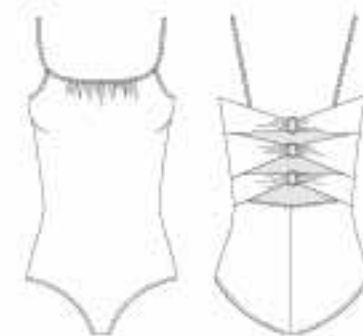

	P	S	M	L	TTL
SLP Silver Fish					
MLN Mullon					
CMN Carmine					
BLK Black					
Grand Total					

L5910 KANANI
Back band halter leotard
FABRIC
Main - Dritex™ 88% Nylon, 12% Spandex

	P	S	M	L	TTL
SLP Silver Fish					
MLN Mullon					
CMN Carmine					
BLK Black					
Grand Total					

L5927 HALIACA
Metal ring strap back leotard
FABRIC
Main - Dritex™ 88% Nylon, 12% Spandex

	P	S	M	L	TTL
SLP Silver Fish					
MLN Mullon					
CMN Carmine					
BLK Black					
Grand Total					

L5937/TWL5937 AKELA
Metal ring three band back leotard
FABRIC
Main - Dritex™ 88% Nylon, 12% Spandex
Contrast - 80% Nylon,
20% Spandex sheer