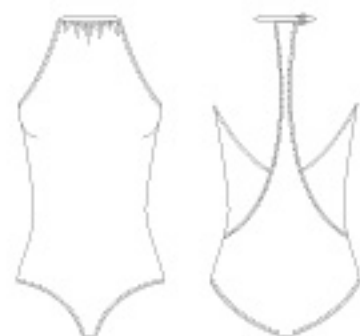

L5910 KANANI
Back band halter leotard
FABRIC
Main - Dritex™ 88% Nylon, 12% Spandex

	P	S	M	L	TTL
SLP Silver Fish					
MLN Mullon					
CMN Carmine					
BLK Black					
Grand Total