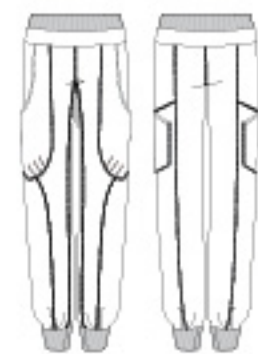

Z1799 Puakea

Z1799/TWZ1799 PUAKEA
Metal ring top
FABRIC
Main - 89% Polyester, 11% Spandex

	P	S	M	L	TTL
● BLK Black					
Grand Total					

	QTY	QTY	TTL
● BLK Black			
Grand Total			

R1741 ALAMEA
Metal ring skirt
FABRIC
Main - DriTex™ 88% Nylon, 12% Spandex
Contrast - 100% Polyester

	P	S	M	L	TTL
● BLK Black					
Grand Total					

L5902/TWL5902 KALEENA
Metal ring sunray back leotard
FABRIC
Main - DriTex™ 88% Nylon, 12% Spandex

	P	S	M	L	TTL
● SLP Silver Flash					
● MLN Multin					
● CMN Carmine					
● BLK Black					
Grand Total					

	QTY	QTY	QTY	TTL
● BRD Blue Radiance				
● CMN Carmine				
● BLK Black				
Grand Total				

L5902 Kaleena

P1108 MANA
Terry long pant
FABRIC
Main - 92% cotton, 8% Elastane
Contrast - 95% cotton, 5% Spandex