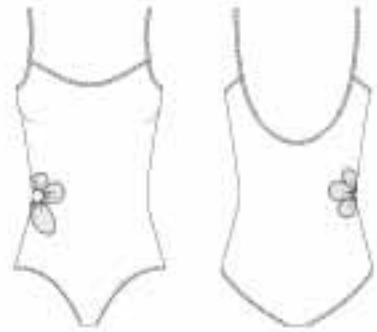

L5907/TWL5907 NOMA
Metal ring side flower leotard

FABRIC
Main - Dritex™ 88% Nylon, 12% Spandex
Contrast - 80% Nylon,
20% Spandex sheer

	P	S	M	L	TTL
SLP Silver Fish					
MLN Mulberry					
CMN Carmine					
BLK Black					
Grand Total					

	RD	Q	H	TTL
BRO Blue Reference				
CMN Carmine				
BLK Black				
Grand Total