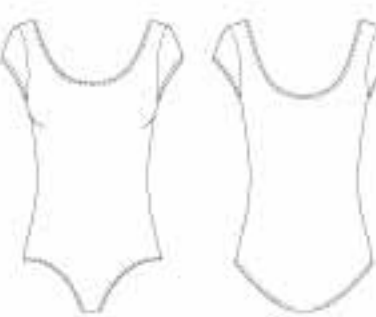

	QTY	QTY	QTY	TTL
● BRD Blue Radiance				
● CMN Carmine				
● BLK Black				
Grand Total				

L5902 Kaleena

P1108 MANA
Terry long pant
FABRIC
Main - 92% cotton, 8% Elastane
Contrast - 95% cotton, 5% Spandex

	P	S	M	L	TL
○ WHT White					
● LTG Light Grey					
● BLK Black					
Grand Total					

Z1009 KALEA
Terry hoodie
FABRIC
Main - 92% cotton, 8% Elastane
Contrast - 95% cotton, 5% Spandex

	P	S	M	L	TL
○ WHT White					
● LTG Light Grey					
● BLK Black					
Grand Total					

R1104 KAWENA
Terry fold down waistband short
FABRIC
Main - 92% cotton, 8% Elastane

	P	S	M	L	TL
○ WHT White					
● LTG Light Grey					
● BLK Black					
Grand Total					

FASHION BASICS DELIVERY TWO

L6907 PLAYA
Ladies seamed camisole leotard
FABRIC
Main - Dritex™ 88% Nylon,
12% Spandex